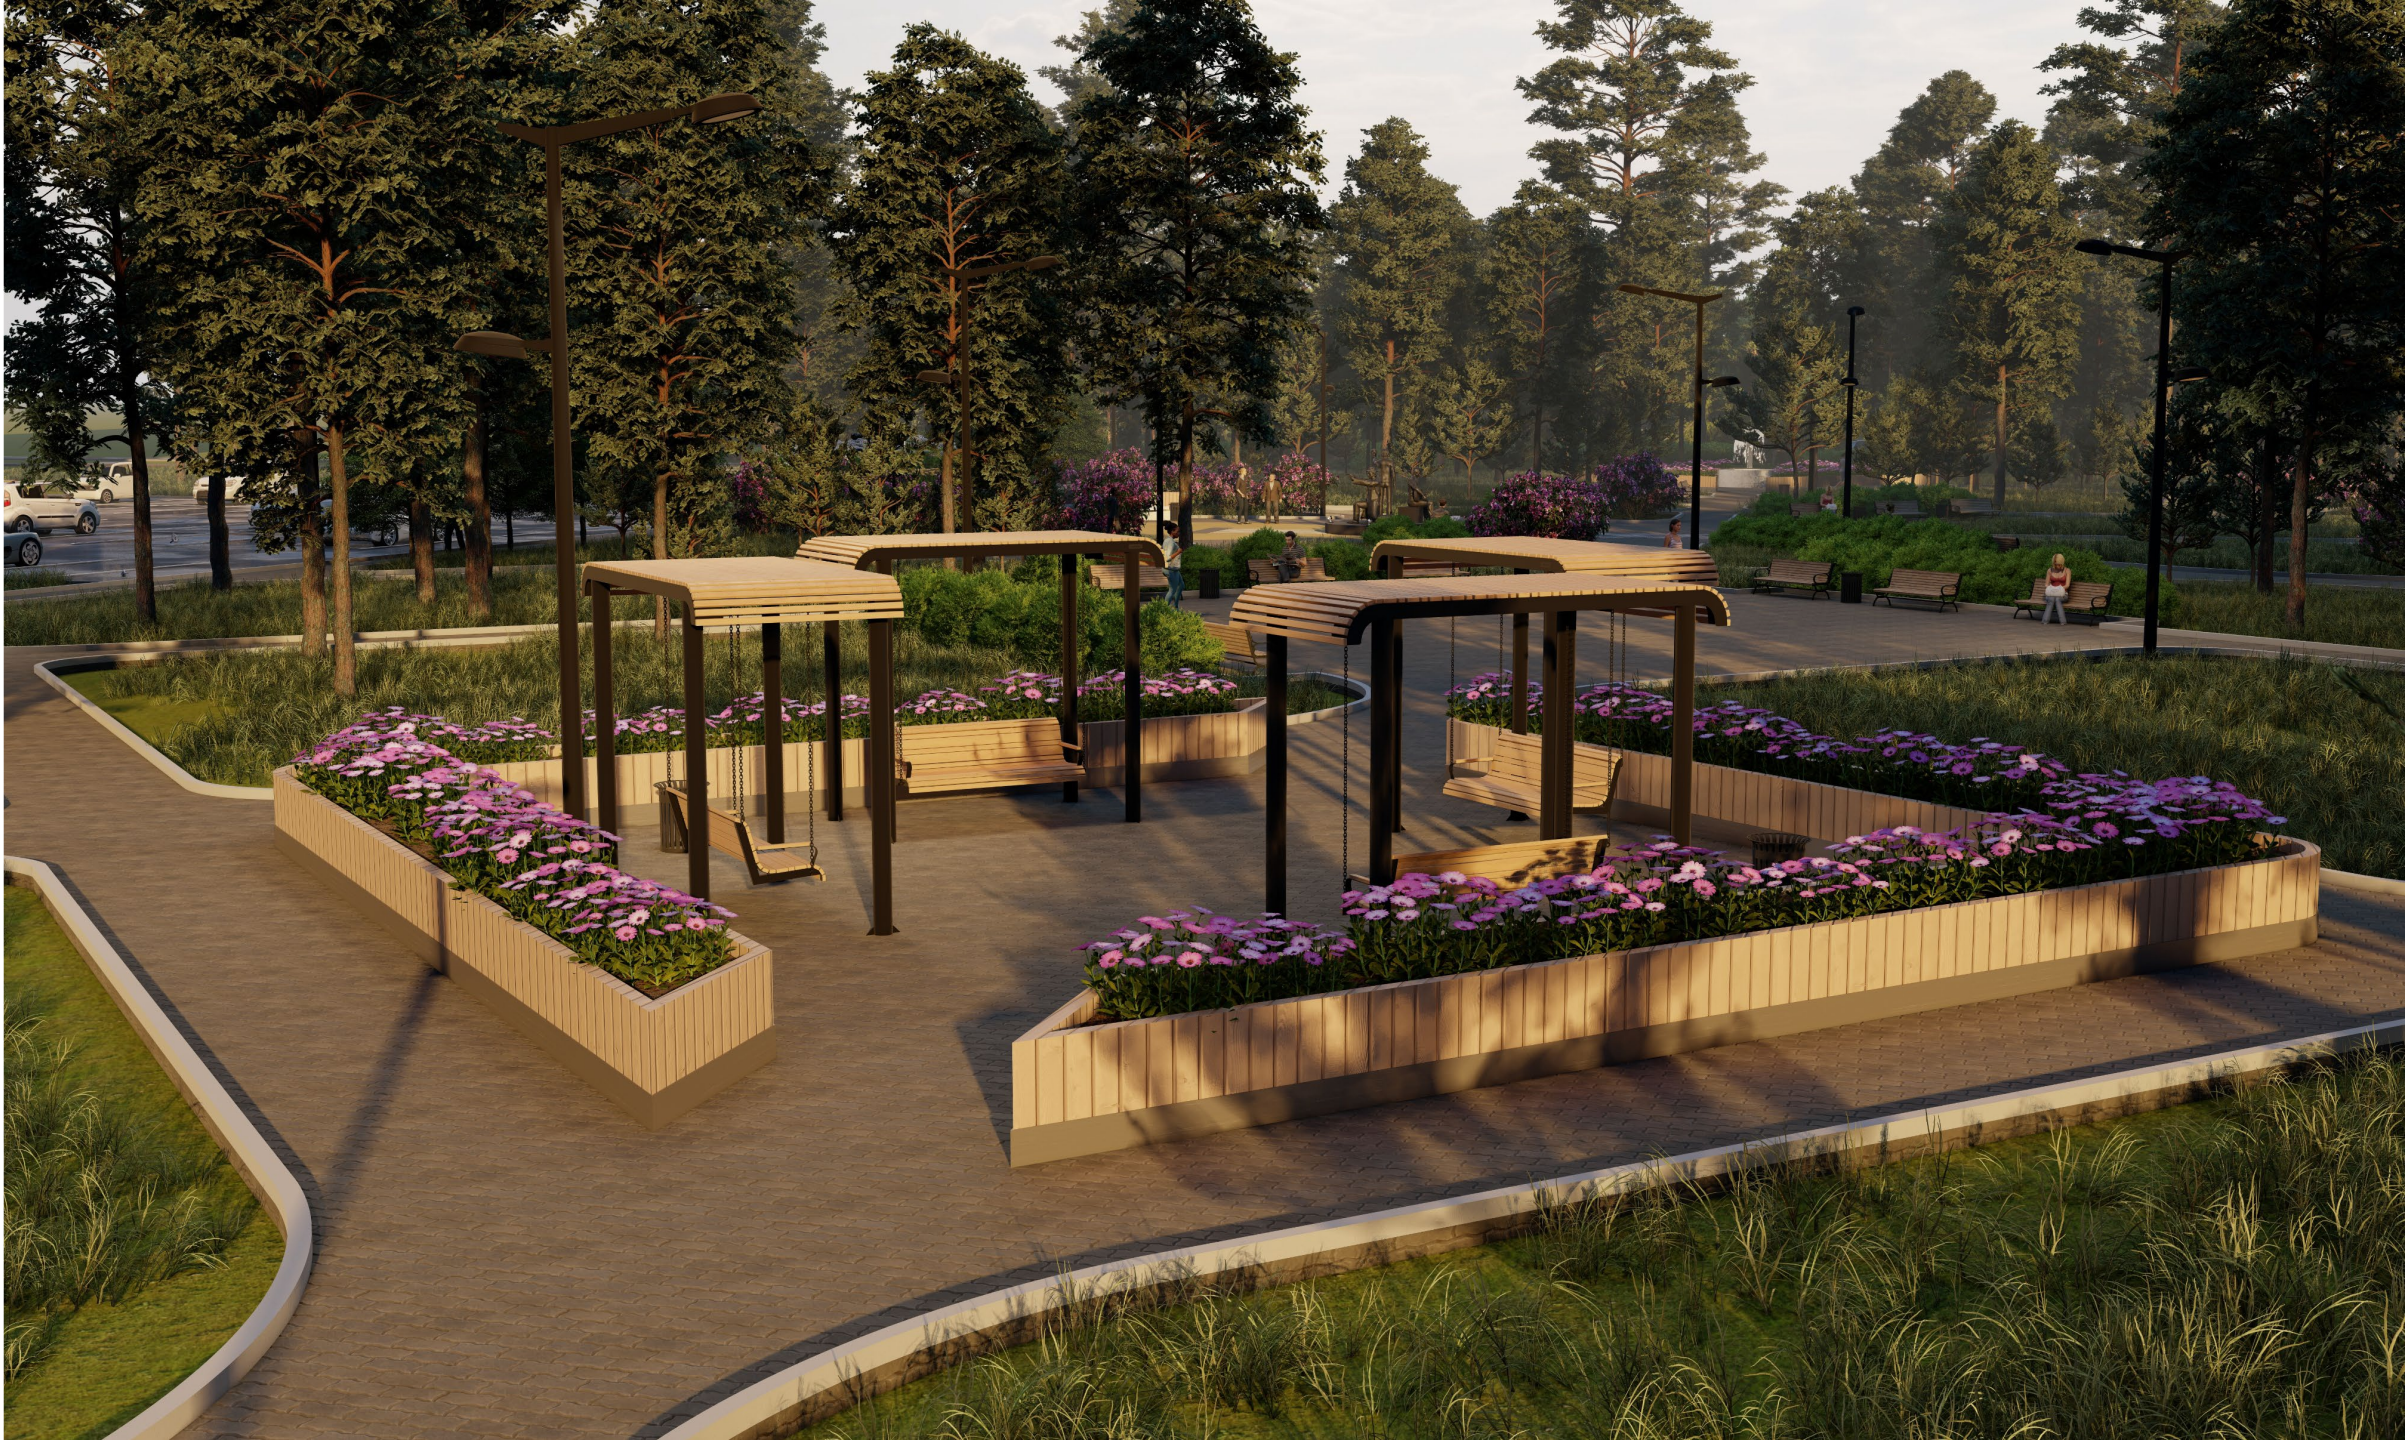

An architectural rendering of a park square. In the center is a circular fountain with water cascading down. The fountain is surrounded by a paved area with several wooden benches. Two large, rectangular flower beds with wooden planters are filled with pink flowers. The background is filled with tall, leafy trees under a clear sky. A tall black lamppost is visible on the left side of the image.

Скульптура 3

ВИЗУАЛІЗАЦІЯ

ВИЗУАЛІЗАЦІЯ

ВИЗУАЛІЗАЦІЯ

ВИЗУАЛІЗАЦІЯ

ВИЗУАЛІЗАЦІЯ

**Спасибо за
внимание**